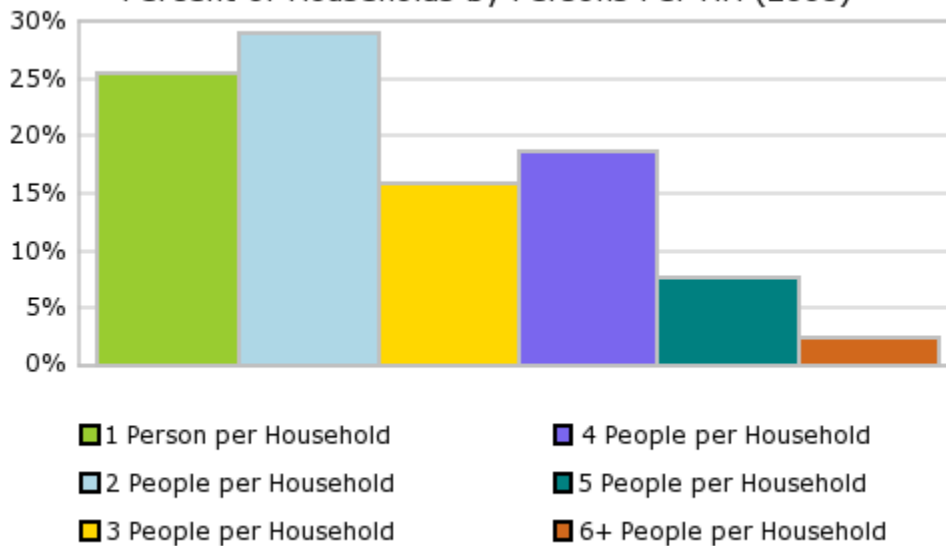

Date: 06/05/09

Current Geography Selection: (1 Selected) Counties: Butler County

Current Index Base: Entire US

Demographic Snapshot Summary Report with Charts

Household Income (2008)

Percent of Households by Persons Per HH (2008)

Population by Age (2008)

Population by Race (2008)

Current year data is for the year **2008**, 5 year projected data is for the year **2013**. More About Our Data.

Demographic data © 2008 by Experian/Applied Geographic Solutions.