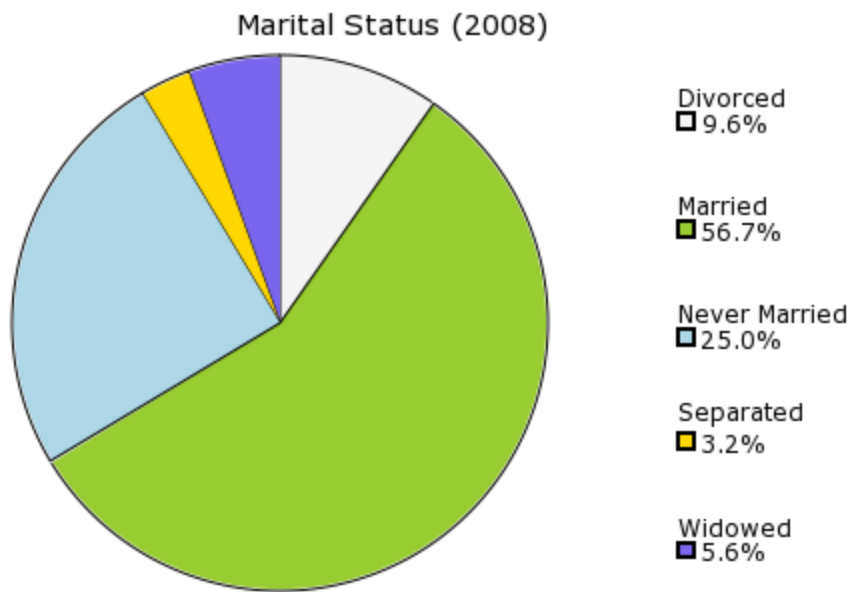

Date: 06/05/09

Current Geography Selection: (1 Selected) Counties: Butler County

Current Index Base: Entire US

Demographic Snapshot Summary Report with Charts

Household Income (2008)

Percent of Households by Persons Per HH (2008)

Population by Age (2008)

Population by Race (2008)

Current year data is for the year **2008**, 5 year projected data is for the year **2013**. More About Our Data.

Demographic data © 2008 by Experian/Applied Geographic Solutions.