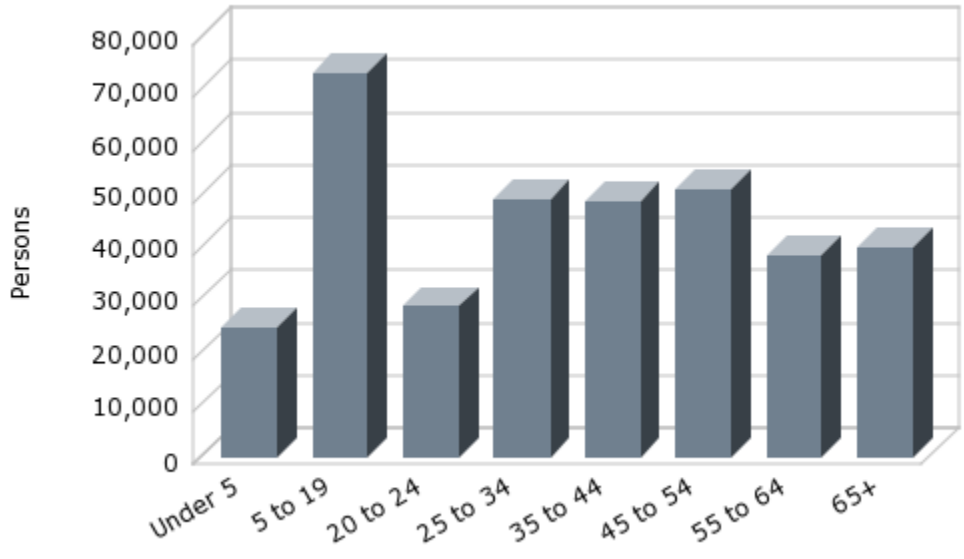

Date: 06/05/09

Current Geography Selection: (1 Selected) Counties: Butler County

Current Index Base: Entire US

Demographic Snapshot Summary Report with Charts

Household Income (2008)

Percent of Households by Persons Per HH (2008)

Population by Age (2008)

Population by Race (2008)

Current year data is for the year **2008**, 5 year projected data is for the year **2013**. More About Our Data.

Demographic data © 2008 by Experian/Applied Geographic Solutions.