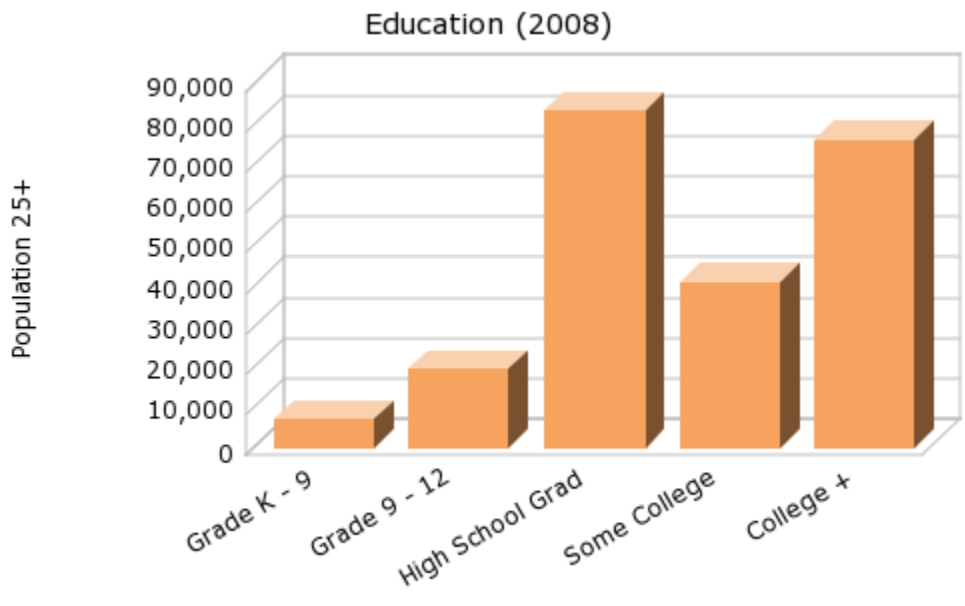

Date: 06/05/09

Current Geography Selection: (1 Selected) Counties: Butler County

Current Index Base: Entire US

Demographic Snapshot Summary Report with Charts

Household Income (2008)

Percent of Households by Persons Per HH (2008)

Population by Age (2008)

Population by Race (2008)

Current year data is for the year **2008**, 5 year projected data is for the year **2013**. More About Our Data.

Demographic data © 2008 by Experian/Applied Geographic Solutions.