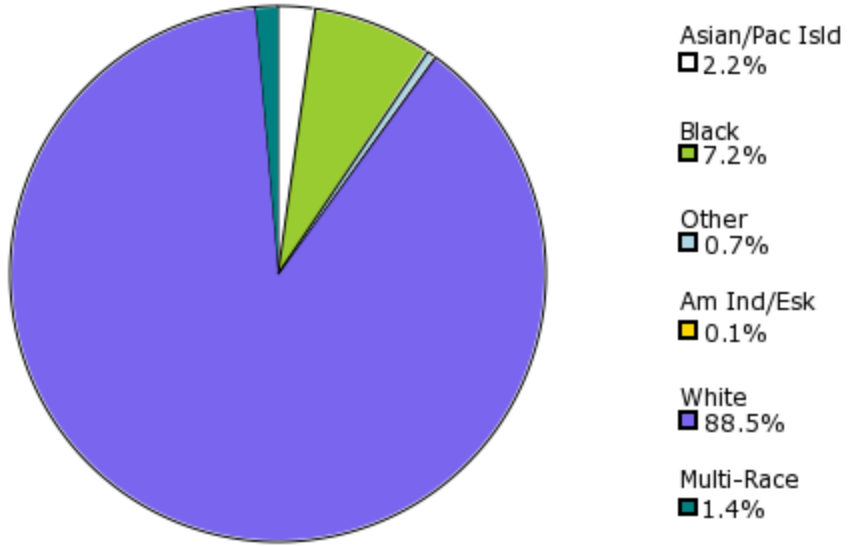

Date: 06/05/09

Current Geography Selection: (1 Selected) Counties: Butler County

Current Index Base: Entire US

Demographic Snapshot Summary Report with Charts

Household Income (2008)

Percent of Households by Persons Per HH (2008)

Population by Age (2008)

Population by Race (2008)

Current year data is for the year **2008**, 5 year projected data is for the year **2013**. More About Our Data.

Demographic data © 2008 by Experian/Applied Geographic Solutions.