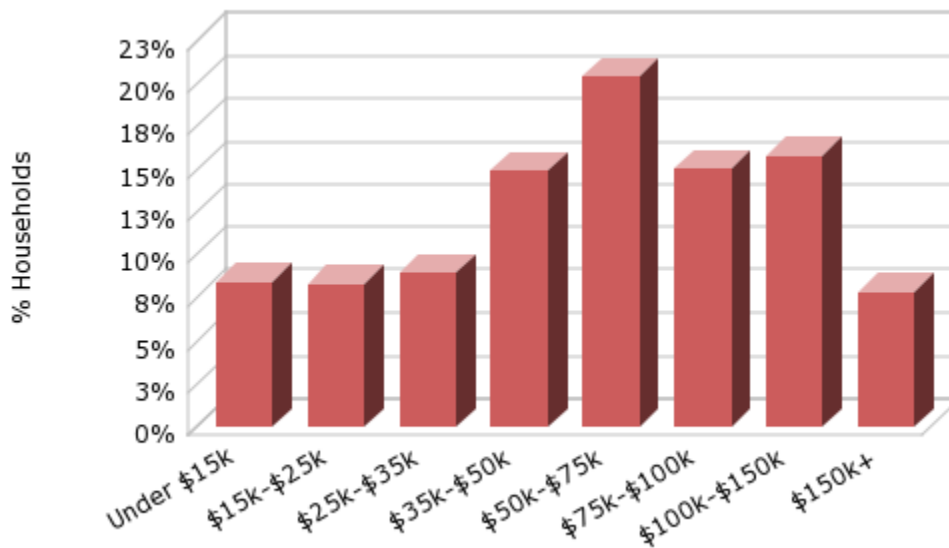

Date: 06/05/09

Current Geography Selection: (1 Selected) Counties: Butler County

Current Index Base: Entire US

Demographic Snapshot Summary Report with Charts

Household Income (2008)

Percent of Households by Persons Per HH (2008)

Population by Age (2008)

Population by Race (2008)

Current year data is for the year **2008**, 5 year projected data is for the year **2013**. More About Our Data.

Demographic data © 2008 by Experian/Applied Geographic Solutions.