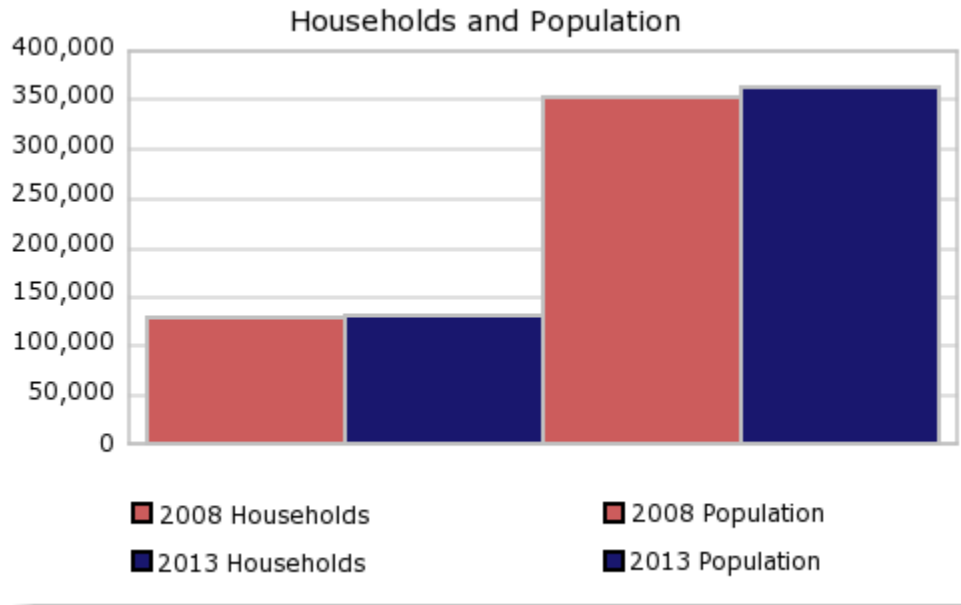

Date: 06/05/09

Current Geography Selection: (1 Selected) Counties: Butler County

Current Index Base: Entire US

Demographic Snapshot Summary Report with Charts

Household Income (2008)

Percent of Households by Persons Per HH (2008)

Population by Age (2008)

Population by Race (2008)

Current year data is for the year **2008**, 5 year projected data is for the year **2013**. More About Our Data.

Demographic data © 2008 by Experian/Applied Geographic Solutions.