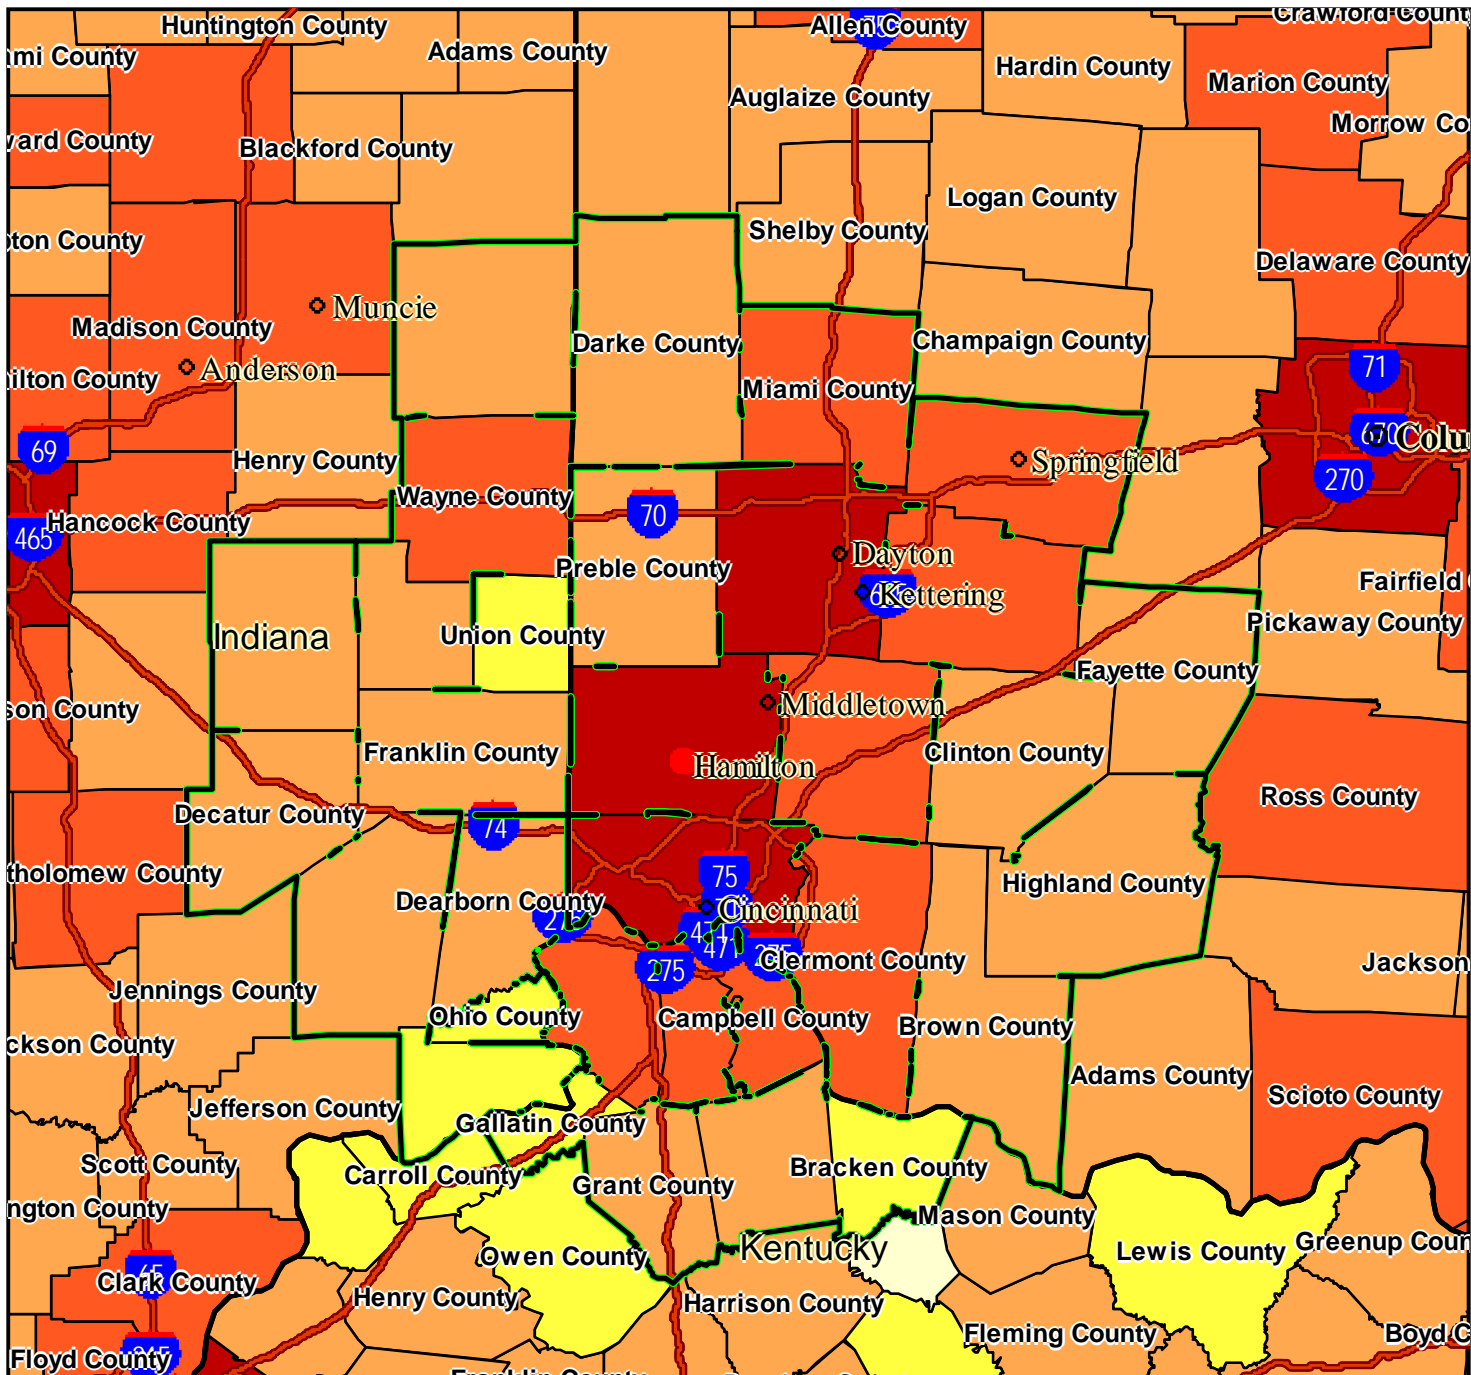

Butler County, Ohio 60 mile radius Population (2005) Population

Butler County, Ohio

60 mile radius

Legend

Counties

- (2005) Population
- Above 245,000
 - 58,000 to 245,000
 - 13,750 to 58,000
 - 3,200 to 13,750
 - Below 3,200

- Butler County
- Geo Select
- User Polygons
- ⊙ Big City Ctr
- ⊙ Medium City Ctr
- Prim. Hwy

Source: Applied Geographic Solutions © 2005. DemographicsNow is brought to you by SRC, LLC. © 2005 All Rights Reserved